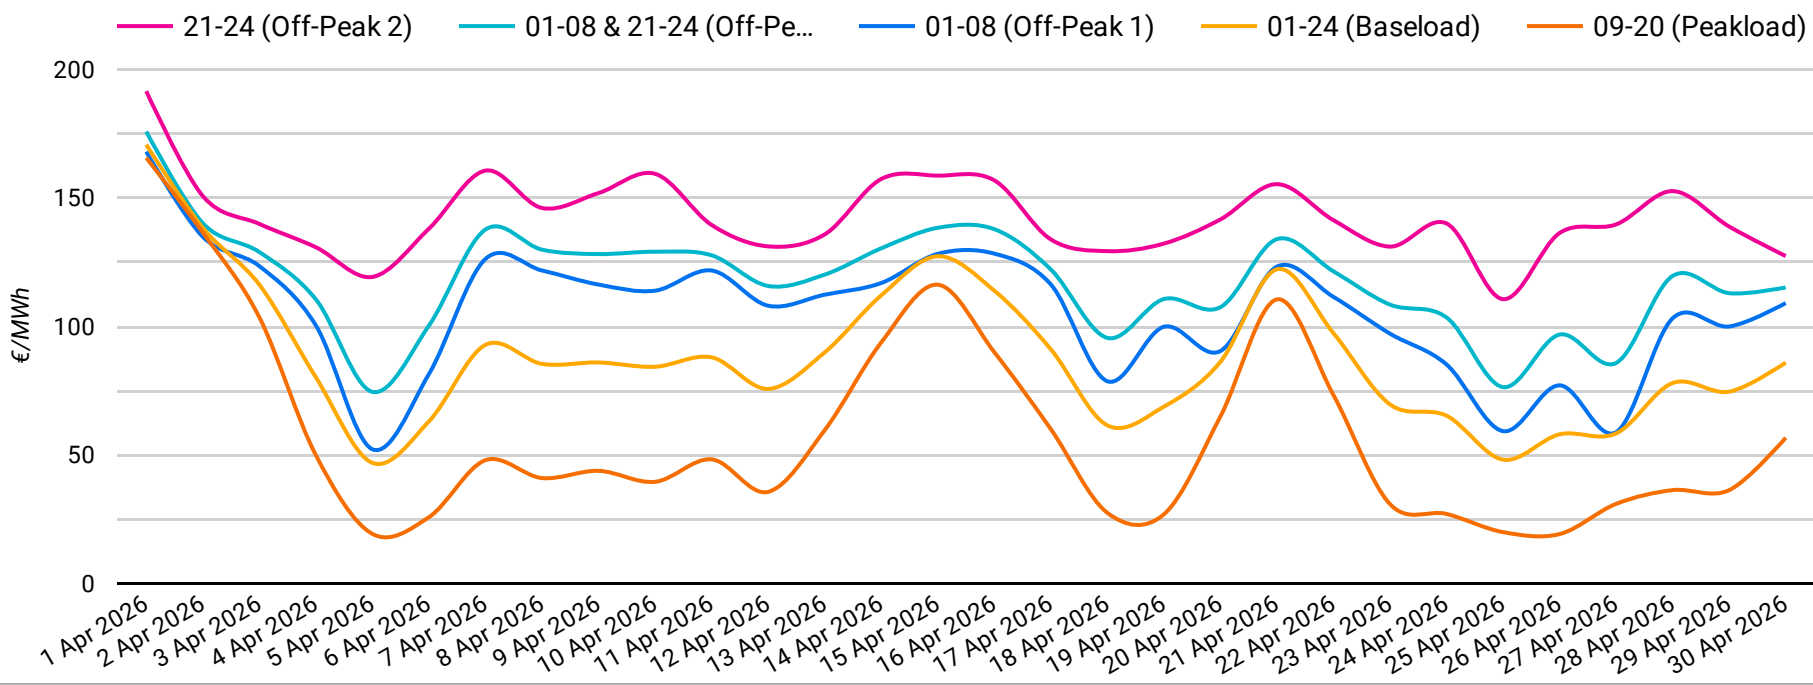

Месечен Извештај - ПДО

Април 2026

1 Apr 2026 - 30 Apr 2026

Index	Average [MWh]	Average [MKD/MWh]	Average [€/MWh]
01-24 (Baseload)	3,924.3	5,416.7	87.8
09-20 (Peakload)	2,464.2	3,568.2	57.8
01-08 & 21-24 (Off-Peak)	1,460.1	7,265.1	117.8
01-08 (Off-Peak 1)	985.5	6,502.0	105.4
21-24 (Off-Peak 2)	474.5	8,791.5	142.5

Extremes in Selected Data

Max [MWh]	Max [MKD/MWh]	Max [€/MWh]
418.7	14,579.4	236.31
Min [MWh]	Min [MKD/MWh]	Min [€/MWh]
7.5	6.2	0.1

Просечна Цена [MKD/MWh]
5,416.67

Просечна Цена [€/MWh]
87.80

Next page

1 Apr 2026 - 30 Apr 2026