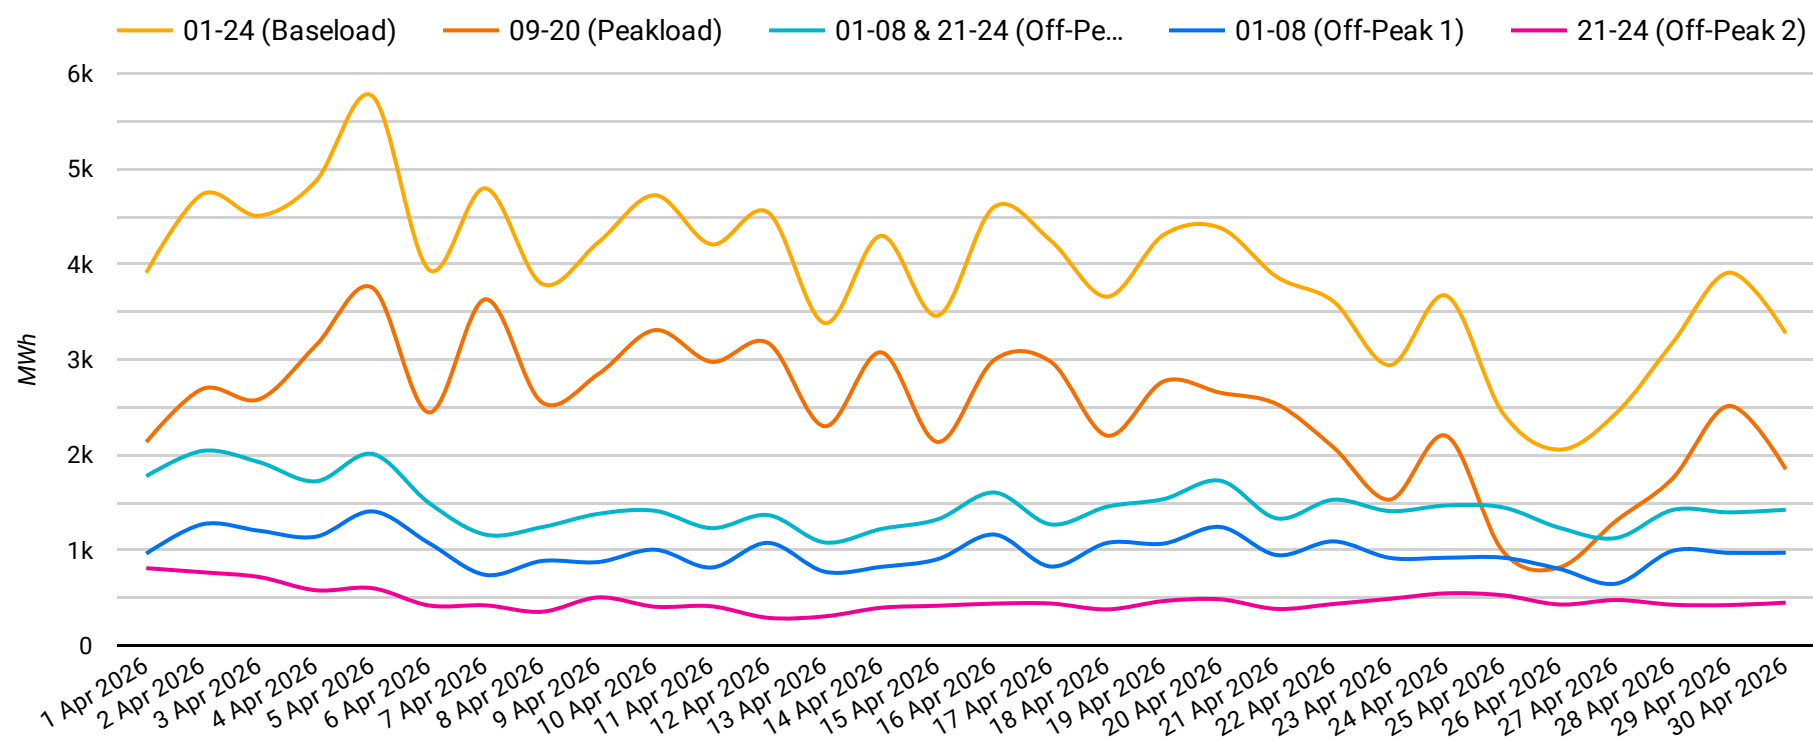

Месечен Извештај - ПДО

Април 2026

1 Apr 2026 - 30 Apr 2026

Index	Average [MWh]	Average [MKD/MWh]	Average [€/MWh]
01-24 (Baseload)	3,924.3	5,416.7	87.8
09-20 (Peakload)	2,464.2	3,568.2	57.8
01-08 & 21-24 (Off-Peak)	1,460.1	7,265.1	117.8
01-08 (Off-Peak 1)	985.5	6,502.0	105.4
21-24 (Off-Peak 2)	474.5	8,791.5	142.5

Extremes in Selected Data

Max [MWh]	Max [MKD/MWh]	Max [€/MWh]
418.7	14,579.4	236.31
Min [MWh]	Min [MKD/MWh]	Min [€/MWh]
7.5	6.2	0.1

Просечна Цена [MKD/MWh]
5,416.67

Просечна Цена [€/MWh]
87.80

Next page

1 Apr 2026 - 30 Apr 2026