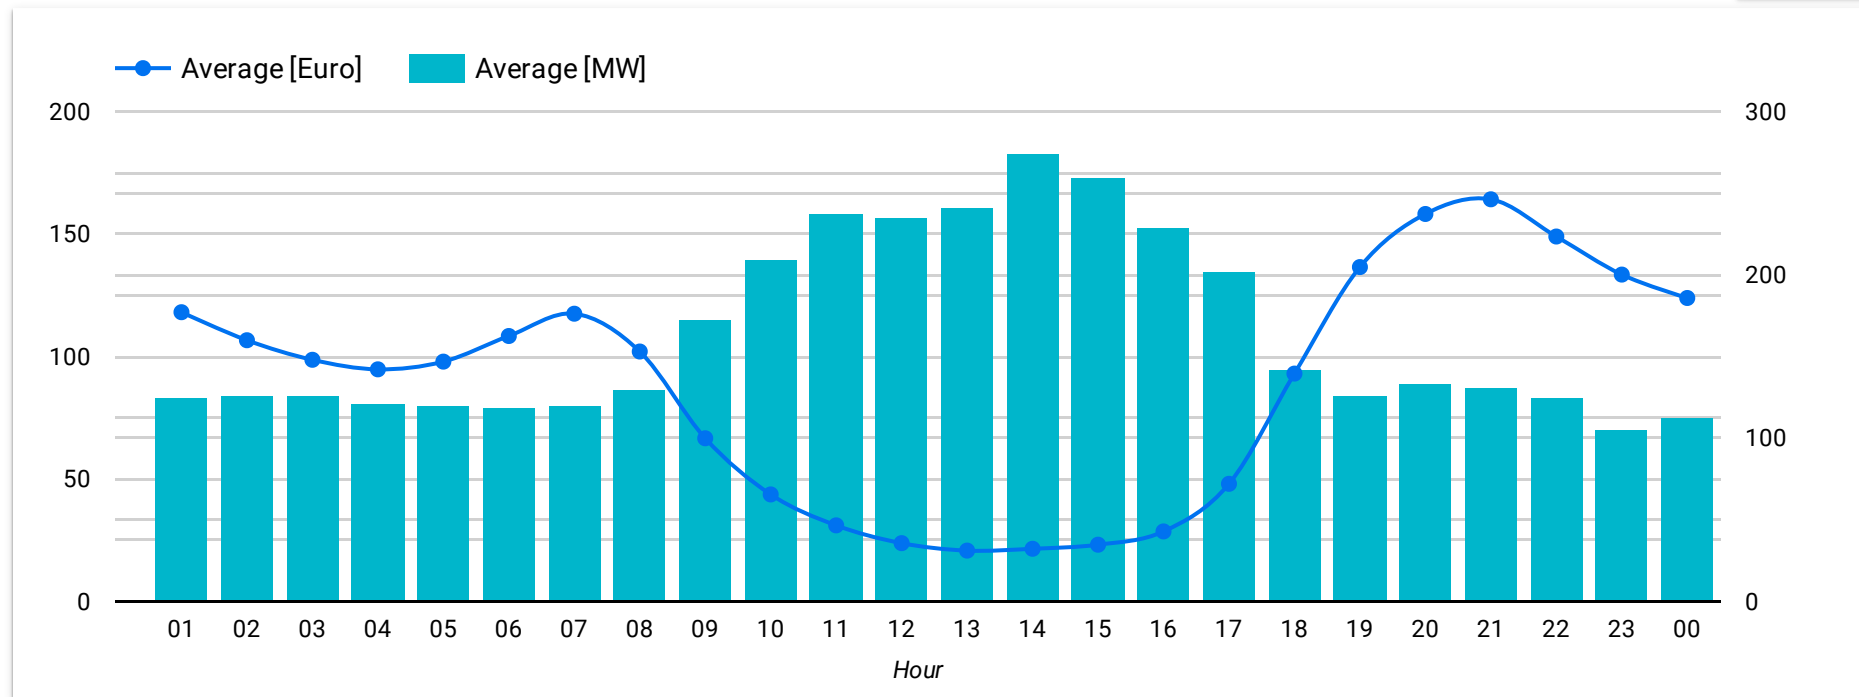

Месечен Извештај - ПДО

Април 2026

1 Apr 2026 - 30 Apr 2026

Index	Average [MWh]	Average [MKD/MWh]	Average [€/MWh]
01-24 (Baseload)	3,924.3	5,416.7	87.8
09-20 (Peakload)	2,464.2	3,568.2	57.8
01-08 & 21-24 (Off-Peak)	1,460.1	7,265.1	117.8
01-08 (Off-Peak 1)	985.5	6,502.0	105.4
21-24 (Off-Peak 2)	474.5	8,791.5	142.5

Extremes in Selected Data

Max [MWh]	Max [MKD/MWh]	Max [€/MWh]
418.7	14,579.4	236.31
Min [MWh]	Min [MKD/MWh]	Min [€/MWh]
7.5	6.2	0.1

Просечна Цена [MKD/MWh]
5,416.67

Просечна Цена [€/MWh]
87.80

Next page

1 Apr 2026 - 30 Apr 2026