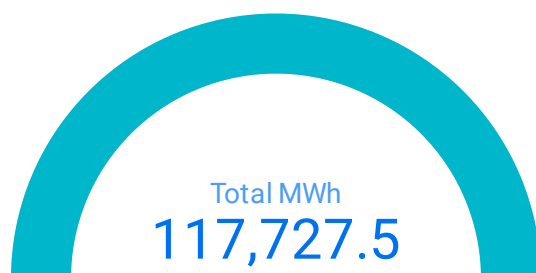

Месечен Извештај - ПДО

Април 2026

1 Apr 2026 - 30 Apr 2026

Index	Average [MWh]	Average [MKD/MWh]	Average [€/MWh]
01-24 (Baseload)	3,924.3	5,416.7	87.8
09-20 (Peakload)	2,464.2	3,568.2	57.8
01-08 & 21-24 (Off-Peak)	1,460.1	7,265.1	117.8
01-08 (Off-Peak 1)	985.5	6,502.0	105.4
21-24 (Off-Peak 2)	474.5	8,791.5	142.5

Extremes in Selected Data

Max [MWh]	Max [MKD/MWh]	Max [€/MWh]
418.7	14,579.4	236.31
Min [MWh]	Min [MKD/MWh]	Min [€/MWh]
7.5	6.2	0.1

Просечна Цена [MKD/MWh]
5,416.67

Просечна Цена [€/MWh]
87.80

Next page

1 Apr 2026 - 30 Apr 2026